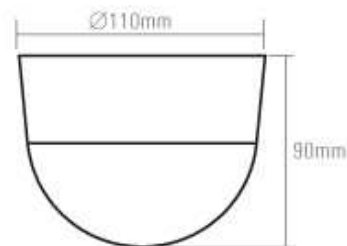

► SPECIFICATIONS

| Model Number | | NT-DMS-VF | NT-DHS2-VF |
|-----------------------|------|---------------------------------|--|
| Scanning System | NTSC | 525 lines 2:1 interlace | |
| | PAL | 625 lines 2:1 interlace | |
| Scanning Frequency | NTSC | 15,734Hz(H) , 59.94Hz(V) | |
| | PAL | 15,625Hz(H) , 50Hz(V) | |
| Effective Pixels | NTSC | 510(H) x 492(V) | 768(H) x 494(V) |
| | PAL | 500(H) x 582(V) | 752(H) x 582(V) |
| Electronic Shutter | NTSC | 1/60-100,000sec. | |
| | PAL | 1/50-100,000sec | |
| Image Device | | 1/3" SONY Super HAD CCD | |
| Horizontal Resolution | | 420 TV lines | 560 TV lines Enhanced |
| Sensitivity | | 0.2Lux | 0.001Lux |
| Signal to Noise | | More than 48dB | More than 52dB |
| Gain Control | | AGC | AGC(+18dB) |
| White Balance | | Auto ATW 2500-9500 ° K | |
| Sense-UP times | | - | Max 32 times |
| DNR | | - | Built-in DNR (Digital Noise Reduction) |
| BLC | | Auto | |
| Gamma Correction | | 0.45 | |
| SYNC System | | Internal | |
| Lens/Focus point | | Vari-focal auto iris 3.7mm~12mm | |
| Video Output | | 1.0 Vp-p, 75 Ohm | |
| Protection Class | | - | |

| | | |
|---|--|-------|
| Power Requirement ($\pm 10\%$) | DC12V | |
| Power Consumption ($\pm 10\%$) | 80mA | 110mA |
| Operation Temp. | Operating: $-10 \sim +55$ °C , Storage: $-30 \sim +70$ °C , Humidity:0~95%RH | |
| Dimensions (mm) | 100(R) x90(H) | |
| Weight (N.W) | Approx 300g | |
| Design and specifications are subject to change without notice. | | |